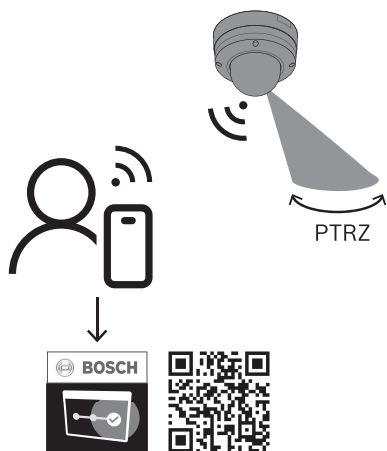

Project Assistant app

Windows | iOS | Android

<https://downloadstore.boschsecurity.com/>

IPHelper

Windows

**FLEXIDOME IP starlight 8000i**

NDE-8502-R | NDE-8502-RT | NDE-8503-R |
 NDE-8503-RT | NDE-8504-R | NDE-8504-RT |
 NDE-8502-RX | NDE-8502-RXT |
 NDE-8503-RX | NDE-8503-RXT