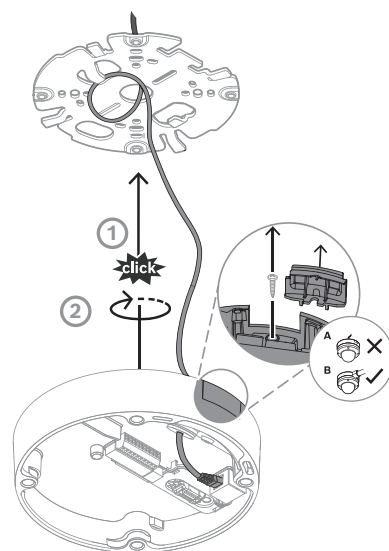

1 |

2 |

3 |

4 |

5 |

6 |

7 |

8 |

Project Assistant app

Windows | iOS | Android

<https://downloadstore.boschsecurity.com/>

IPHelper

Windows

**FLEXIDOME IP starlight 8000i**

NDE-8502-R | NDE-8502-RT | NDE-8503-R |
 NDE-8503-RT | NDE-8504-R | NDE-8504-RT |
 NDE-8502-RX | NDE-8502-RXT |
 NDE-8503-RX | NDE-8503-RXT