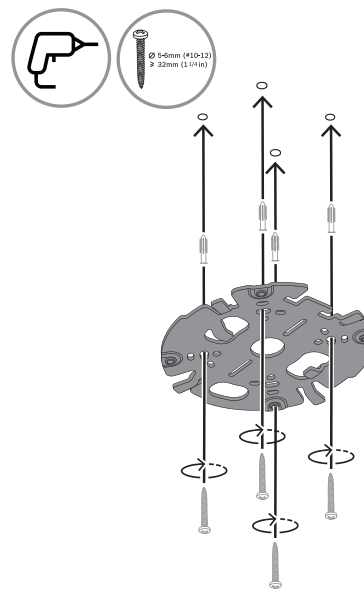

1 |

2 |

3 |

4 |

5 |

6 |

7 |

8 |

Project Assistant app

Windows | iOS | Android

<https://downloadstore.boschsecurity.com/>

IPHelper

Windows

**FLEXIDOME IP starlight 8000i**

NDE-8502-R | NDE-8502-RT | NDE-8503-R |
 NDE-8503-RT | NDE-8504-R | NDE-8504-RT |
 NDE-8502-RX | NDE-8502-RXT |
 NDE-8503-RX | NDE-8503-RXT