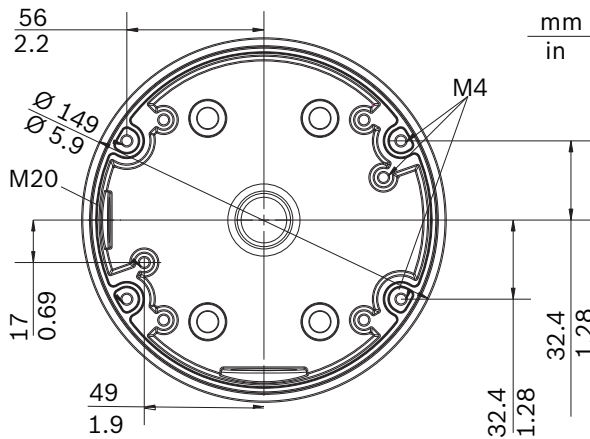

NDA-SMB-MINISMB Surface mount box for dome camera 5.87"

www.boschsecurity.com

BOSCH
Invented for life

- ▶ Sturdy construction
- ▶ Attractive appearance
- ▶ Easy installation

This easy-to-install and sturdy mount box is specifically designed for mounting FLEXIDOME 4000 and FLEXIDOME 5000 cameras to a flat surface.

Installation/configuration notes

Parts included

Quantity	Component
1	Surface mount box for dome camera
5	M4 × 0.7 × 16 mm, stainless steel Phillips screw

Quantity	Component
5	M4 × 0.7 × 10 mm, stainless steel Phillips screw
4	M8 × 1.25 × 16 mm, stainless steel Phillips screw
1	O-ring
2	Flat gasket, silicone

Technical specifications

Mechanical

	NDA-SMB-MINISMB Surface mount box for dome camera 5.87"
Mounting type	surface-mounted
Color in RAL	RAL 9003 Signal white
Dimension (Ø x H) (cm)	14,9 x 6 cm
Dimension (Ø x H) (in)	5,87 x 2,36 in
Weight (g)	900 g
Weight (lb)	2 lb

Ordering information

NDA-SMB-MINISMB Surface mount box for dome camera 5.87"

Surface mount box (Ø149 mm / Ø5.87 in)
Order number **NDA-SMB-MINISMB**

Represented by:

Europe, Middle East, Africa:
Bosch Security Systems B.V.
P.O. Box 80002
5600 JB Eindhoven, The Netherlands
Phone: + 31 40 2577 284
emea.securitysystems@bosch.com
emea.boschsecurity.com