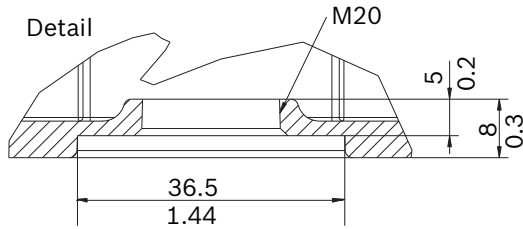

NDA-SMB-MINISMB Surface mount box for dome camera 5.87"

www.boschsecurity.com

BOSCH
Invented for life

- ▶ Sturdy construction
- ▶ Attractive appearance
- ▶ Easy installation

This easy-to-install and sturdy mount box is specifically designed for mounting FLEXIDOME 4000 and FLEXIDOME 5000 cameras to a flat surface.

Installation/configuration notes

Parts included

Quantity	Component
1	Surface mount box for dome camera
5	M4 × 0.7 × 16 mm, stainless steel Phillips screw

Quantity	Component
5	M4 × 0.7 × 10 mm, stainless steel Phillips screw
4	M8 × 1.25 × 16 mm, stainless steel Phillips screw
1	O-ring
2	Flat gasket, silicone

Technical specifications

Mechanical

	NDA-SMB-MINISMB Surface mount box for dome camera 5.87"
Mounting type	surface-mounted
Color in RAL	RAL 9003 Signal white
Dimension (Ø x H) (cm)	14,9 x 6 cm
Dimension (Ø x H) (in)	5,87 x 2,36 in
Weight (g)	900 g
Weight (lb)	2 lb

Ordering information

NDA-SMB-MINISMB Surface mount box for dome camera 5.87"

Surface mount box (Ø149 mm / Ø5.87 in)
Order number **NDA-SMB-MINISMB**

Represented by:

Europe, Middle East, Africa:
Bosch Security Systems B.V.
P.O. Box 80002
5600 JB Eindhoven, The Netherlands
Phone: + 31 40 2577 284
emea.securitysystems@bosch.com
emea.boschsecurity.com