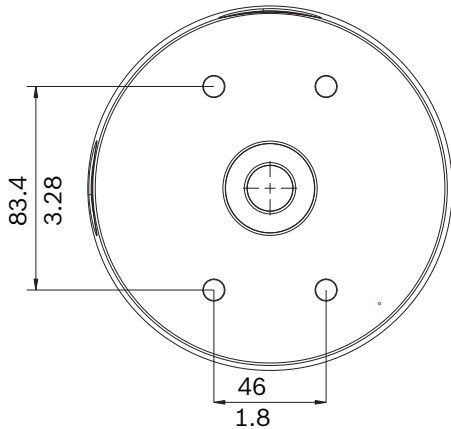

NDA-SMB-MINISMB Surface mount box for dome camera 5.87"

www.boschsecurity.com

BOSCH
Invented for life

- ▶ Sturdy construction
- ▶ Attractive appearance
- ▶ Easy installation

This easy-to-install and sturdy mount box is specifically designed for mounting FLEXIDOME 4000 and FLEXIDOME 5000 cameras to a flat surface.

Installation/configuration notes

Parts included

Quantity	Component
1	Surface mount box for dome camera
5	M4 × 0.7 × 16 mm, stainless steel Phillips screw

Quantity	Component
5	M4 × 0.7 × 10 mm, stainless steel Phillips screw
4	M8 × 1.25 × 16 mm, stainless steel Phillips screw
1	O-ring
2	Flat gasket, silicone

Technical specifications

Mechanical

	NDA-SMB-MINISMB Surface mount box for dome camera 5.87"
Mounting type	surface-mounted
Color in RAL	RAL 9003 Signal white
Dimension (Ø x H) (cm)	14,9 x 6 cm
Dimension (Ø x H) (in)	5,87 x 2,36 in
Weight (g)	900 g
Weight (lb)	2 lb

Ordering information

NDA-SMB-MINISMB Surface mount box for dome camera 5.87"

Surface mount box (Ø149 mm / Ø5.87 in)
Order number **NDA-SMB-MINISMB**

Represented by:

Europe, Middle East, Africa:
Bosch Security Systems B.V.
P.O. Box 80002
5600 JB Eindhoven, The Netherlands
Phone: + 31 40 2577 284
emea.securitysystems@bosch.com
emea.boschsecurity.com