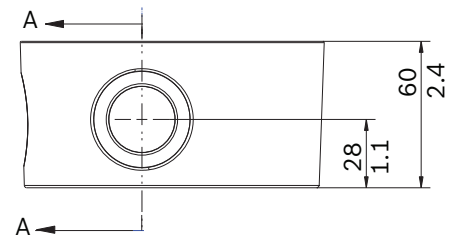

NDA-SMB-MINISMB Surface mount box for dome camera 5.87"

www.boschsecurity.com

BOSCH
Invented for life

- ▶ Sturdy construction
- ▶ Attractive appearance
- ▶ Easy installation

This easy-to-install and sturdy mount box is specifically designed for mounting FLEXIDOME 4000 and FLEXIDOME 5000 cameras to a flat surface.

Installation/configuration notes

Parts included

Quantity	Component
1	Surface mount box for dome camera
5	M4 × 0.7 × 16 mm, stainless steel Phillips screw

Quantity	Component
5	M4 × 0.7 × 10 mm, stainless steel Phillips screw
4	M8 × 1.25 × 16 mm, stainless steel Phillips screw
1	O-ring
2	Flat gasket, silicone

Technical specifications

Mechanical

	NDA-SMB-MINISMB Surface mount box for dome camera 5.87"
Mounting type	surface-mounted
Color in RAL	RAL 9003 Signal white
Dimension (Ø x H) (cm)	14,9 x 6 cm
Dimension (Ø x H) (in)	5,87 x 2,36 in
Weight (g)	900 g
Weight (lb)	2 lb

Ordering information

NDA-SMB-MINISMB Surface mount box for dome camera 5.87"

Surface mount box (Ø149 mm / Ø5.87 in)
Order number **NDA-SMB-MINISMB**

Represented by:

Europe, Middle East, Africa:
Bosch Security Systems B.V.
P.O. Box 80002
5600 JB Eindhoven, The Netherlands
Phone: + 31 40 2577 284
emea.securitysystems@bosch.com
emea.boschsecurity.com