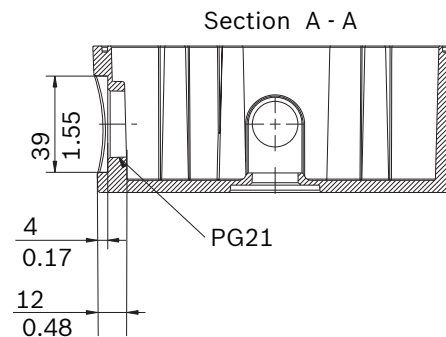

NDA-SMB-MINISMB Surface mount box for dome camera 5.87"

www.boschsecurity.com

BOSCH
Invented for life

- ▶ Sturdy construction
- ▶ Attractive appearance
- ▶ Easy installation

This easy-to-install and sturdy mount box is specifically designed for mounting FLEXIDOME 4000 and FLEXIDOME 5000 cameras to a flat surface.

Installation/configuration notes

Parts included

Quantity	Component
1	Surface mount box for dome camera
5	M4 × 0.7 × 16 mm, stainless steel Phillips screw

Quantity	Component
5	M4 × 0.7 × 10 mm, stainless steel Phillips screw
4	M8 × 1.25 × 16 mm, stainless steel Phillips screw
1	O-ring
2	Flat gasket, silicone

Technical specifications

Mechanical

	NDA-SMB-MINISMB Surface mount box for dome camera 5.87"
Mounting type	surface-mounted
Color in RAL	RAL 9003 Signal white
Dimension (Ø x H) (cm)	14,9 x 6 cm
Dimension (Ø x H) (in)	5,87 x 2,36 in
Weight (g)	900 g
Weight (lb)	2 lb

Ordering information

NDA-SMB-MINISMB Surface mount box for dome camera 5.87"

Surface mount box (Ø149 mm / Ø5.87 in)
Order number **NDA-SMB-MINISMB**

Represented by:

Europe, Middle East, Africa:
Bosch Security Systems B.V.
P.O. Box 80002
5600 JB Eindhoven, The Netherlands
Phone: + 31 40 2577 284
emea.securitysystems@bosch.com
emea.boschsecurity.com