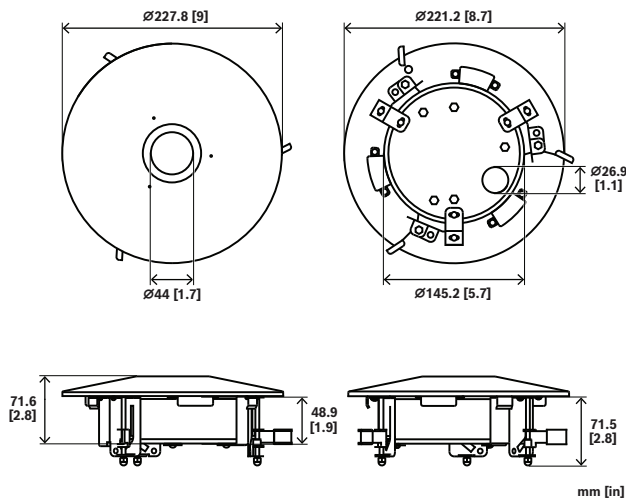

FLEXIDOME panoramic 5100i

Dimensions in mm (inch)

Parts included

Quantity	Component
1	Plenum-rated in-ceiling mount kit
1	Top cover for FLEXIDOME IP micro 3000i
2	Hexagonal stand-off for FLEXIDOME IP micro 3000i
1	Top cover for FLEXIDOME panoramic 5100i
3	M4 x 8L screws
1	Quick installation guide

Technical specifications

Mechanical

Dimensions (Ø x H) (mm)	227.80 mm x 113.90 mm
Dimensions (Ø x H) (in)	8.97 in x 4.48 in
Cutout section for installation (Ø) (mm)	192 mm
Cutout section for installation (Ø) (in)	7.56 in
Weight (g) (individual top cover)	1,164 g
Weight (lb) (individual top cover)	2.57 lb

Color (RAL) (face plate)	RAL 9003 Signal white
Color (inside parts)	Black
Material	Steel; polycarbonate resin (face plate)

Ordering information

NDA-5081-PLEN In-ceiling plenum rated kit, 110mm
Plenum-rated in-ceiling mount kit for FLEXIDOME panoramic 5100i and FLEXIDOME micro 3100i
Order number **NDA-5081-PLEN**

<https://www.boschsecurity.com>