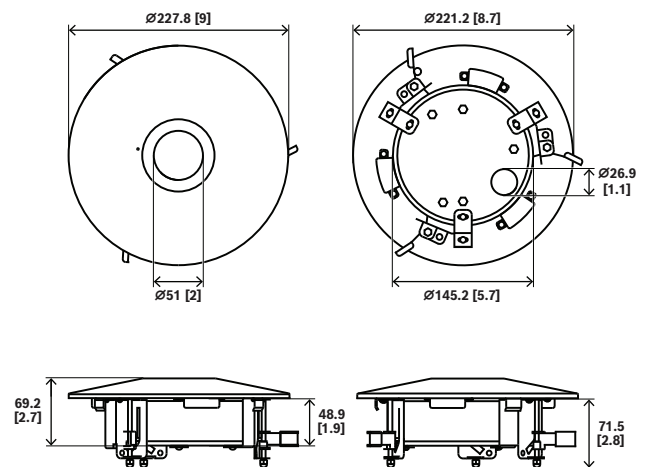

FLEXIDOME micro 3100i

Regulatory information

Environmental

Fire test	Plenum rated: UL 2043

Installation/configuration notes

i Notice

The cutout section to install this accessory must have a diameter of 192 mm (7.6 in).