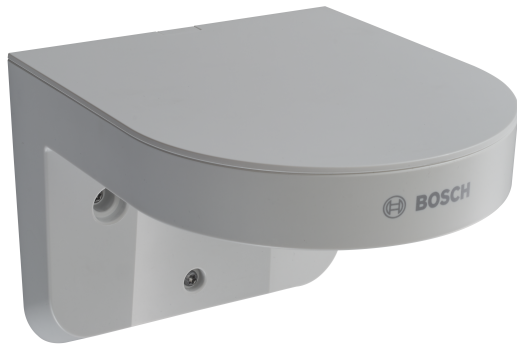

## NDA-3083-LWMT Compact wall mount, 110, 123, 137, 148mm

- ▶ Compact and sleek design
- ▶ IK10 rated for better protection
- ▶ Easy and flexible installation
- ▶ 4s compatibility
- ▶ One accessory line for multiple Bosch cameras

This easy-to-install and sturdy wall mount with 4s compatibility is specifically designed for installations where wall or ceiling mounting are not possible. The L shape wall mount provides more flexibility in positioning the camera and it is compatible with a wide range of cameras: