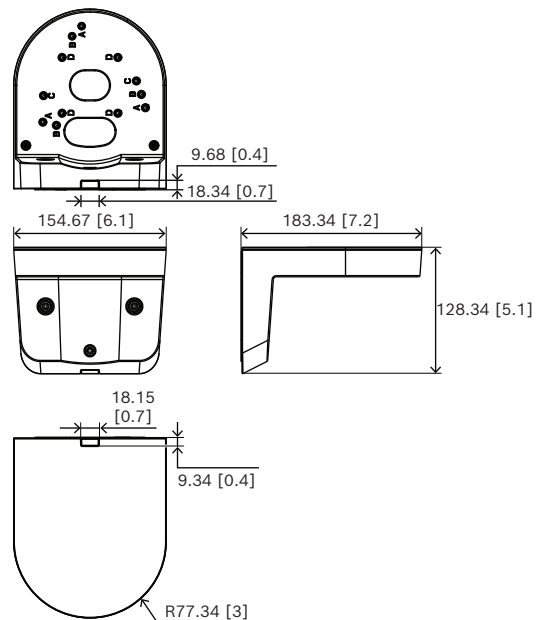

This easy-to-install and sturdy wall mount with 4s compatibility is specifically designed for installations where wall or ceiling mounting are not possible. The L shape wall mount provides more flexibility in positioning the camera and it is compatible with a wide range of cameras:

### Installation/configuration notes

Dimensions in mm (inch)

### Parts included

Quantity	Component
1	Mounting plate
6	Screws (TR20 M4x12)
4	Shoulder bold screw (TR20 M4x12)

Quantity	Component
1	Quick installation guide

### Mechanical

Material	Plastic; Metal
Color (RAL)	RAL 9003 Signal white
Dimensions (Ø x H) (mm)	184 mm x 128 mm
Dimensions (Ø x H) (in)	7.24 in x 5.03 in
Weight (g)	1.077 g
Weight (lb)	2.37 lb