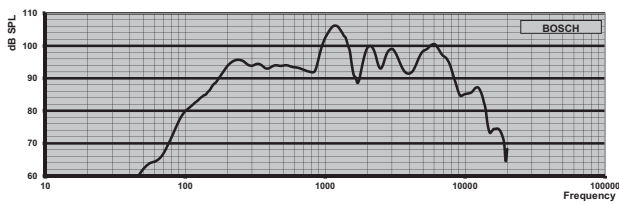

Fig. 1: Normalized polar plot

Fig. 2: Normalized polar plot

Fig. 3: Frequency diagram

	Octave SPL 1W/1m	Total octave SPL 1W/1m
125 Hz	85.7	-
250 Hz	95.6	-
500 Hz	93.8	-
1000 Hz	102.5	-
2000 Hz	97.1	-
4000 Hz	97.5	-
8000 Hz	96.8	-
A-weighted	-	95.9
Lin-weighted	-	96.0

(1/1)th octave band sensitivity

	Horizontal	Vertical

125 Hz	360	360
250 Hz	360	360
500 Hz	360	360
1000 Hz	170	170
2000 Hz	124	124
4000 Hz	79	79
8000 Hz	61	61

Acoustical performance specified per octave.* (all measurements are done with a pink noise signal; the values are in dB SPL).

Fig. 4: All dimensions in mm

Parts included

Quantity	Component
1	LBD8354/10 Sound projector 6W

Technical specifications

Electrical

Rated power	6 W
Sound pressure level at 6 W / 1 W (KHz at 1 m)	103.1 dB / 95.9 dB (SPL)
Effective frequency range (-10 dB)	180 Hz - 8 KHz
Opening angle at 1 KHz / 4 KHz (-6 dB)	180° / 80°
Rated voltage	100 V
Rated impedance	1667 ohm