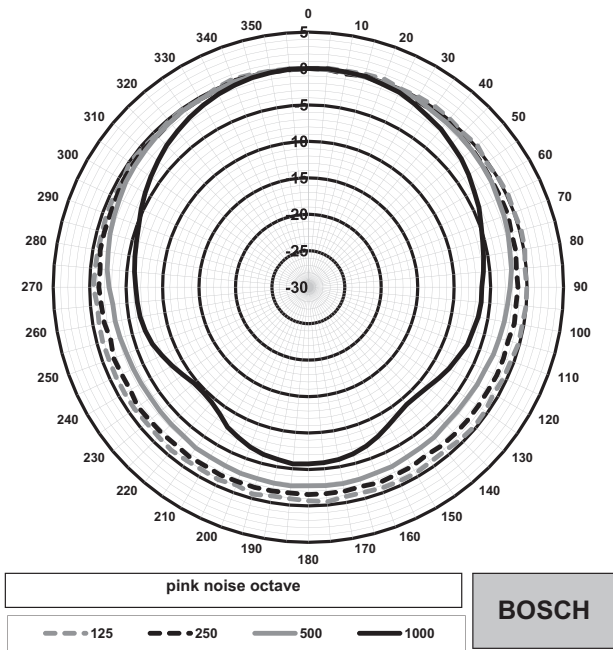

Fig. 1: Normalized polar plot

Fig. 2: Normalized polar plot

Fig. 3: Frequency diagram

	Octave SPL 1W/1m	Total octave SPL 1W/1m
125 Hz	85.7	-
250 Hz	95.6	-
500 Hz	93.8	-
1000 Hz	102.5	-
2000 Hz	97.1	-
4000 Hz	97.5	-
8000 Hz	96.8	-
A-weighted	-	95.9
Lin-weighted	-	96.0

(1/1)th octave band sensitivity

	Horizontal	Vertical

125 Hz	360	360
250 Hz	360	360
500 Hz	360	360
1000 Hz	170	170
2000 Hz	124	124
4000 Hz	79	79
8000 Hz	61	61

Acoustical performance specified per octave.* (all measurements are done with a pink noise signal; the values are in dB SPL).

Fig. 4: All dimensions in mm

Parts included

Quantity	Component
1	LBD8354/10 Sound projector 6W

Technical specifications

Electrical

Rated power	6 W
Sound pressure level at 6 W / 1 W (KHz at 1 m)	103.1 dB / 95.9 dB (SPL)
Effective frequency range (-10 dB)	180 Hz - 8 KHz
Opening angle at 1 KHz / 4 KHz (-6 dB)	180° / 80°
Rated voltage	100 V
Rated impedance	1667 ohm

Mechanical

Dimensions (D x L)	144 mm x 203 mm
--------------------	-----------------

Weight	1.35 kg
--------	---------

Environmental

Operating temperature	-25 °C to +55 °C
Storage temperature	-40 °C to +70 °C