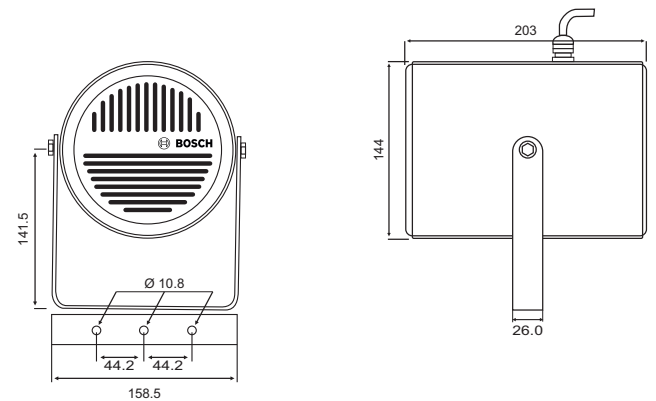

The enclosure is made from lightweight ABS material. The unit will be supplied with the sufficient 1m of length two-core cable for ease of connection.

Installation/configuration notes

Installation is both quick and easy, as the unit has mounting holes on the mounting clamp attached to the product. There are 3 holes in the clamp which can be used for mounting the sound projector.

Fig. 4: All dimensions in mm

Parts included

Quantity	Component
1	LBD8354/10 Sound projector 6W

Technical specifications

Electrical

Rated power	6 W
Sound pressure level at 6 W / 1 W (KHz at 1 m)	103.1 dB / 95.9 dB (SPL)
Effective frequency range (-10 dB)	180 Hz - 8 KHz
Opening angle at 1 KHz / 4 KHz (-6 dB)	180° / 80°
Rated voltage	100 V
Rated impedance	1667 ohm

Mechanical

Dimensions (D x L)	144 mm x 203 mm
--------------------	-----------------

Weight	1.35 kg
--------	---------

Environmental

Operating temperature	-25 °C to +55 °C
Storage temperature	-40 °C to +70 °C