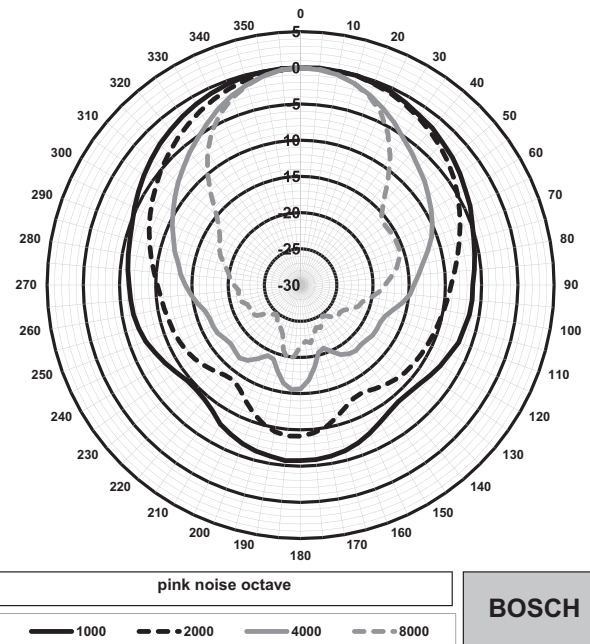

Fig. 1: Normalized polar plot

Fig. 2: Normalized polar plot

Fig. 3: Frequency diagram

	Octave SPL 1W/1m	Total octave SPL 1W/1m
125 Hz	85.7	-
250 Hz	95.6	-
500 Hz	93.8	-
1000 Hz	102.5	-
2000 Hz	97.1	-
4000 Hz	97.5	-
8000 Hz	96.8	-
A-weighted	-	95.9
Lin-weighted	-	96.0

Fig. 4: All dimensions in mm

Parts included

Quantity	Component
1	LBD8354/10 Sound projector 6W

Technical specifications

Electrical

Rated power	6 W
Sound pressure level at 6 W / 1 W (KHz at 1 m)	103.1 dB / 95.9 dB (SPL)
Effective frequency range (-10 dB)	180 Hz - 8 KHz
Opening angle at 1 KHz / 4 KHz (-6 dB)	180° / 80°
Rated voltage	100 V
Rated impedance	1667 ohm