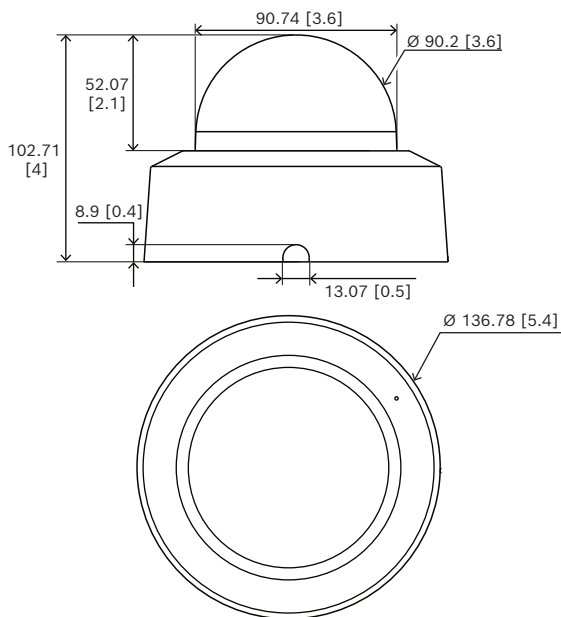

### Installation/configuration notes

Dimensions in mm (inch)

- ▶ Easy installation with click-on mechanism
- ▶ Scratch-resistant polycarbonate bubble
- ▶ Weather resistant finish to maintain cosmetic appearance

#### Mechanical

Material	Polycarbonate housing
Color (RAL)	RAL 9017 Traffic black
Bubble material	Clear polycarbonate
Coating type	Clear with anti-scratch coating
Dimensions (Ø x H) (mm)	137 mm x 103 mm
Dimensions (Ø x H) (in)	5.39 in x 4.05 in
Weight (g)	118 g
Weight (lb)	0.26 lb