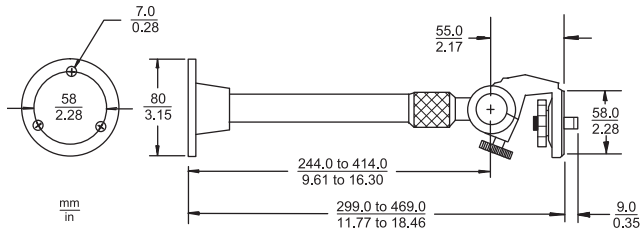

Functions

Model TC9208 is an economical 200 mm (8 in) general purpose mount for loads of up to 4 kg (8.8 lb). It has an aluminum finish and an adjustable sleeve ball mounting clamp for camera position adjustments. The TC9212 model is an extendible wall mount with a range of length from 244 mm to 414 mm (9.6 in to 16.3 in). It can accommodate loads of up to 10 kg (22 lb) in both the short and the fully extended configurations and features a quick release screw head for ease of camera positioning. The TC9210U indoor mount is configured for mounting cameras in indoor applications. It accommodates loads of up to 4.5 kg (10 lb) and is constructed of aluminum and steel, providing extremely rigid camera mounting.

Featuring threaded extensions, this unit can be configured to three different lengths and is easily installed with the included mounting hardware. This unit can be used with many model CCD cameras.

Installation/configuration notes

TC9208 Indoor Camera Mount

| | |
|---------------|-------------------------------|
| Maximum Load | 4 kg (8.8 lb) |
| Mounting Head | Adjustable 360° pan, 90° tilt |
| Mounting Bolt | Standard 1/4-20 |
| Finish | Aluminum |
| Weight | 230 g (0.44 lb) |

TC9212 Indoor Camera Mount

| | |
|---------------|-------------------------------|
| Maximum Load | 10 kg (22 lb) |
| Mounting Head | Adjustable 360° pan, 90° tilt |
| Mounting Bolt | Standard 1/4-20 |
| Finish | Aluminum and black |
| Weight | 510 g (1.1 lb) |