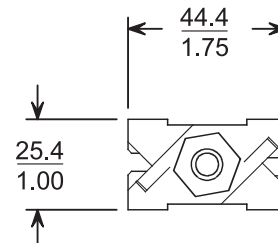

T-Bar Ceiling Clip

Included with TC9210U Solid Wall/Ceiling Mount.

Ordering information

TC9208 Indoor Camera Mount

general purpose mount, for 8-inch, 4 kg (8.8 lb) max load, aluminum finish
Order number **TC9208**

TC9201 Indoor Camera Mount

deluxe general purpose mount, for 8-inch, 9 kg (20 lb) max load, black finish
Order number **TC9201**