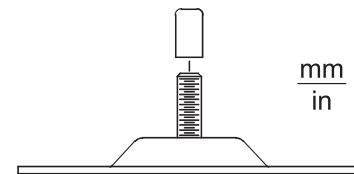

Wall/Ceiling Mount Flange, Included with TC9210U Solid Wall/Ceiling Mount