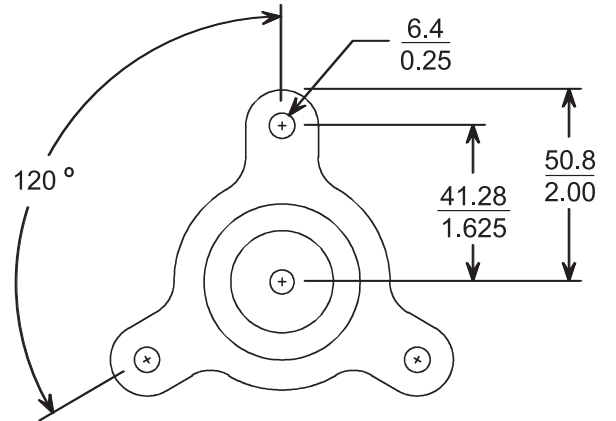

Featuring threaded extensions, this unit can be configured to three different lengths and is easily installed with the included mounting hardware. This unit can be used with many model CCD cameras.

Installation/configuration notes

TC9208 Indoor Camera Mount

| | |
|---------------|-------------------------------|
| Maximum Load | 4 kg (8.8 lb) |
| Mounting Head | Adjustable 360° pan, 90° tilt |
| Mounting Bolt | Standard 1/4-20 |
| Finish | Aluminum |
| Weight | 230 g (0.44 lb) |

TC9212 Indoor Camera Mount

| | |
|---------------|-------------------------------|
| Maximum Load | 10 kg (22 lb) |
| Mounting Head | Adjustable 360° pan, 90° tilt |
| Mounting Bolt | Standard 1/4-20 |
| Finish | Aluminum and black |
| Weight | 510 g (1.1 lb) |

TC9210U Indoor Camera Mount

| | |
|--------------------------|--------------------------------|
| Maximum Load | 4.5 kg (10 lb) |
| Mounting Head | Adjustable 360° pan, 180° tilt |
| Finish | Off-white semi-gloss acrylic |
| Weight: | |
| With Wall/Ceiling Flange | 291 g (0.64 lb) |
| With T-Bar Clip | 245 g (0.54 lb) |