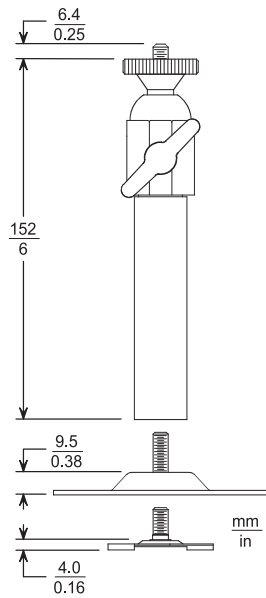

Functions

Model TC9208 is an economical 200 mm (8 in) general purpose mount for loads of up to 4 kg (8.8 lb). It has an aluminum finish and an adjustable sleeve ball mounting clamp for camera position adjustments. The TC9212 model is an extendible wall mount with a range of length from 244 mm to 414 mm (9.6 in to 16.3 in). It can accommodate loads of up to 10 kg (22 lb) in both the short and the fully extended configurations and features a quick release screw head for ease of camera positioning. The TC9210U indoor mount is configured for mounting cameras in indoor applications. It accommodates loads of up to 4.5 kg (10 lb) and is constructed of aluminum and steel, providing extremely rigid camera mounting.

Featuring threaded extensions, this unit can be configured to three different lengths and is easily installed with the included mounting hardware. This unit can be used with many model CCD cameras.

Installation/configuration notes

TC9208 Indoor Camera Mount

| | |
|---------------|-------------------------------|
| Maximum Load | 4 kg (8.8 lb) |
| Mounting Head | Adjustable 360° pan, 90° tilt |
| Mounting Bolt | Standard 1/4-20 |
| Finish | Aluminum |
| Weight | 230 g (0.44 lb) |

TC9212 Indoor Camera Mount

| | |
|---------------|-------------------------------|
| Maximum Load | 10 kg (22 lb) |
| Mounting Head | Adjustable 360° pan, 90° tilt |
| Mounting Bolt | Standard 1/4-20 |
| Finish | Aluminum and black |
| Weight | 510 g (1.1 lb) |