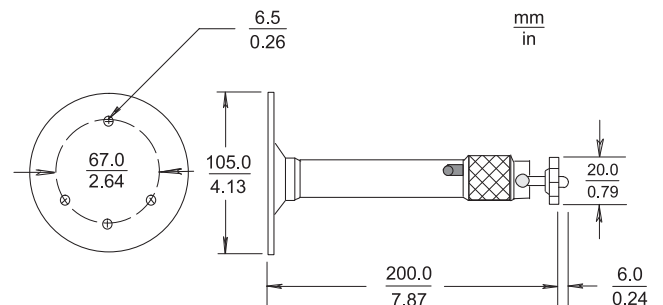

Functions

Model TC9208 is an economical 200 mm (8 in) general purpose mount for loads of up to 4 kg (8.8 lb). It has an aluminum finish and an adjustable sleeve ball mounting clamp for camera position adjustments. The TC9212 model is an extendible wall mount with a range of length from 244 mm to 414 mm (9.6 in to 16.3 in). It can accommodate loads of up to 10 kg (22 lb) in both the short and the fully extended configurations and features a quick release screw head for ease of camera positioning. The TC9210U indoor mount is configured for mounting cameras in indoor applications. It accommodates loads of up to 4.5 kg (10 lb) and is constructed of aluminum and steel, providing extremely rigid camera mounting.

Featuring threaded extensions, this unit can be configured to three different lengths and is easily installed with the included mounting hardware. This unit can be used with many model CCD cameras.

Installation/configuration notes

TC9208 Indoor Camera Mount

| | |
|---------------|-------------------------------|
| Maximum Load | 4 kg (8.8 lb) |
| Mounting Head | Adjustable 360° pan, 90° tilt |
| Mounting Bolt | Standard 1/4-20 |
| Finish | Aluminum |
| Weight | 230 g (0.44 lb) |

TC9212 Indoor Camera Mount

| | |
|---------------|-------------------------------|
| Maximum Load | 10 kg (22 lb) |
| Mounting Head | Adjustable 360° pan, 90° tilt |
| Mounting Bolt | Standard 1/4-20 |
| Finish | Aluminum and black |
| Weight | 510 g (1.1 lb) |