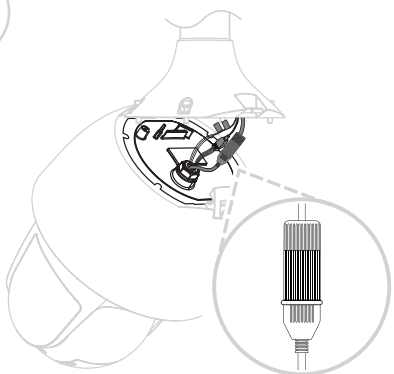

IP66

AUTODOME IP starlight 5100i IR
NDP-5523-Z30L

en Quick installation guide

Configuration Manager
<http://downloadstore.boschsecurity.com/>

<https://play.google.com/store/apps/details?id=com.bosch.onsite&hl=en>