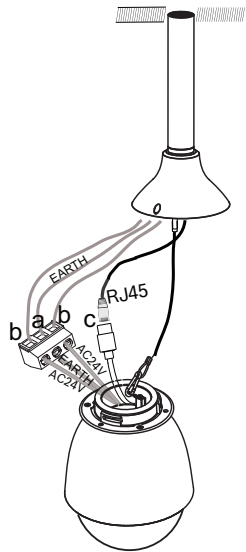

AUTODOME IP 5000 HD

en Quick Installation Guide - Pipe Mount

View & Configure

<http://downloadstore.boschsecurity.com/>

 Bosch Video Client 	 Video Security Client 	 Configuration Manager 
--	---	---

Bosch Security Systems, Inc.
 850 Greenfield Road
 Lancaster, PA, 17601
 USA
www.boschsecurity.com
 © Bosch Security Systems, Inc., 2015