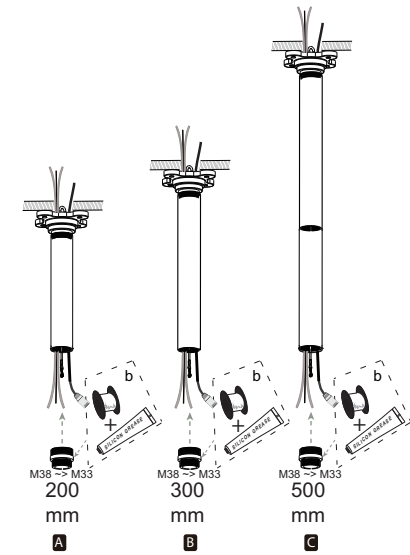

AUTODOME IP 5000 HD

en Quick Installation Guide - Pipe Mount

View & Configure

<http://downloadstore.boschsecurity.com/>

 Bosch Video Client 	 Video Security Client 	 Configuration Manager 
--	---	---

Bosch Security Systems, Inc.
 850 Greenfield Road
 Lancaster, PA, 17601
 USA
www.boschsecurity.com
 © Bosch Security Systems, Inc., 2015