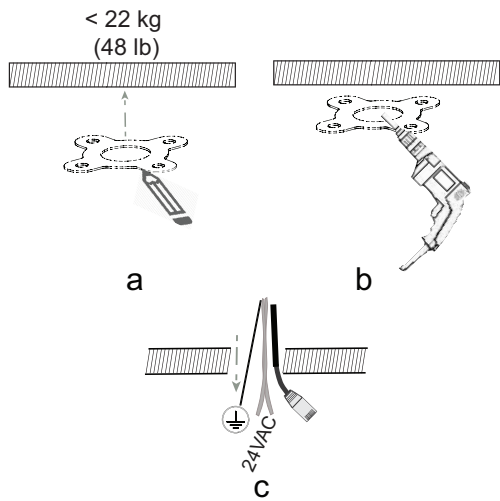

1 |

2 |

3 |

4 |

5 |

6 |

7 |

8 |

AUTODOME IP 5000 HD

en Quick Installation Guide - Pipe Mount

View & Configure

<http://downloadstore.boschsecurity.com/>

 Bosch Video Client 	 Video Security Client 	 Configuration Manager 
--	---	---

Bosch Security Systems, Inc.
 850 Greenfield Road
 Lancaster, PA, 17601
 USA
www.boschsecurity.com
 © Bosch Security Systems, Inc., 2015