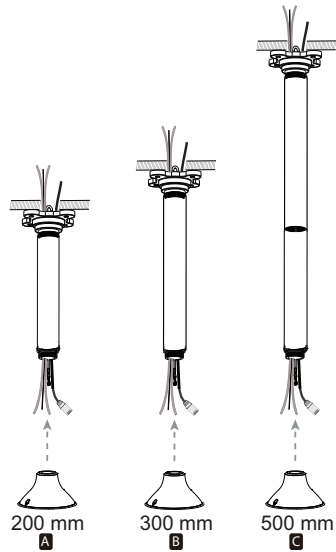

1 |

2 |

3 |

4 |

5 |

6 |

7 |

8 |

AUTODOME IP 5000 HD

en Quick Installation Guide - Pipe Mount

View & Configure

<http://downloadstore.boschsecurity.com/>

 Bosch Video Client 	 Video Security Client 	 Configuration Manager 
--	---	---

Bosch Security Systems, Inc.
 850 Greenfield Road
 Lancaster, PA, 17601
 USA
www.boschsecurity.com
 © Bosch Security Systems, Inc., 2015